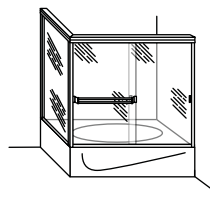

Std. Heights: 54 3/8", 55 3/8", 56 3/8", 57 3/8", 60",

62 3/8", 65 3/8", 67 3/8", 70 3/8", 75 3/8"

HETE/HESE - Heavy Euro Series (3/8" Glass)

Std. Heights: 60", 62 1/2", 65 1/2", 70 1/2", 75 1/2"

Tub Slider (TE)

Tub Slider with
Inline Panel (TEI)

Tub Slider with
Two Inline Panels (TE2)

Tub Slider with
90° Return Panel (TE3)

Tub Slider with
Neo Angle Return Panels (TE4)

Shower Slider (SE)

Shower Slider with
Inline Panel (SEI)