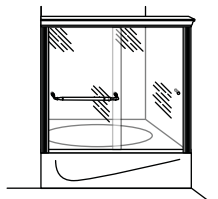

Std. Heights: 54 3/8", 55 3/8", 56 3/8", 57 3/8", 60",

62 3/8", 65 3/8", 67 3/8", 70 3/8", 75 3/8"

HETE/HESE - Heavy Euro Series (3/8" Glass)

Std. Heights: 60", 62 1/2", 65 1/2", 70 1/2", 75 1/2"

Tub Slider (TE)

Tub Slider with
Inline Panel (TEI)

Tub Slider with
Two Inline Panels (TE2)

Tub Slider with
90° Return Panel (TE3)

Tub Slider with
Neo Angle Return Panels (TE4)

Shower Slider (SE)

Shower Slider with
Inline Panel (SEI)

Shower Slider with
Two Inline Panels (SE2)

Shower Slider with
90° Return Panel (SE3)

Shower Slider with
Neo Angle Return Panels (SE4)

Tub Slider (ATE)

Tub Slider (TETE)

Tub Slider with
Inline Panel (TETEI)