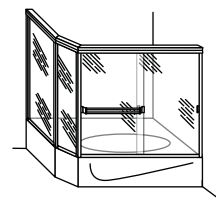

Std. Heights: 54 3/8", 55 3/8", 56 3/8", 57 3/8", 60",

62 3/8", 65 3/8", 67 3/8", 70 3/8", 75 3/8"

HETE/HESE - Heavy Euro Series (3/8" Glass)

Std. Heights: 60", 62 1/2", 65 1/2", 70 1/2", 75 1/2"

Tub Slider (TE)

Tub Slider with
Inline Panel (TEI)

Tub Slider with
Two Inline Panels (TE2)

Tub Slider with
90° Return Panel (TE3)

Tub Slider with
Neo Angle Return Panels (TE4)

Shower Slider (SE)

Shower Slider with
Inline Panel (SEI)