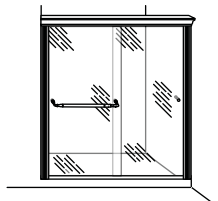

Tub Slider with
Inline Panel (TEI)

Tub Slider with
Two Inline Panels (TE2)

Tub Slider with
90° Return Panel (TE3)

Tub Slider with
Neo Angle Return Panels (TE4)

Shower Slider (SE)

Shower Slider with
Inline Panel (SEI)

Shower Slider with
Two Inline Panels (SE2)

Shower Slider with
90° Return Panel (SE3)

Shower Slider with
Neo Angle Return Panels (SE4)

Tub Slider (ATE)

Tub Slider (TETE)

Tub Slider with
Inline Panel (TETEI)

Tub Slider with
Two Inline Panels (TETE2)

Tub Slider with
90° Return Panel (TETE3)

Tub Slider with
Neo Angle Return Panels (TETE4)

Shower Slider (ASE)

Shower Slider (TESE)

Shower Slider with
Inline Panel (TESEI)