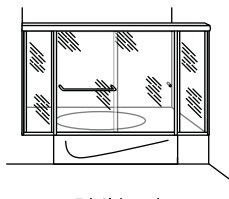

Shower Slider with
Two Inline Panels (SE2)

Shower Slider with
90° Return Panel (SE3)

Shower Slider with
Neo Angle Return Panels (SE4)

Tub Slider (ATE)

Tub Slider (TETE)

Tub Slider with
Inline Panel (TETEI)

Tub Slider with
Two Inline Panels (TETE2)

Tub Slider with
90° Return Panel (TETE3)

Tub Slider with
Neo Angle Return Panels (TETE4)

Shower Slider (ASE)

Shower Slider (TESE)

Shower Slider with
Inline Panel (TESEI)