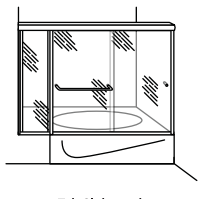

Tub Slider with
Inline Panel (TEI)

Tub Slider with
Two Inline Panels (TE2)

Tub Slider with
90° Return Panel (TE3)

Tub Slider with
Neo Angle Return Panels (TE4)

Shower Slider (SE)

Shower Slider with
Inline Panel (SEI)

Shower Slider with
Two Inline Panels (SE2)

Shower Slider with
90° Return Panel (SE3)

Shower Slider with
Neo Angle Return Panels (SE4)

Tub Slider (ATE)

Tub Slider (TETE)

Tub Slider with
Inline Panel (TETEI)

Tub Slider with
Two Inline Panels (TETE2)

Tub Slider with
90° Return Panel (TETE3)

Tub Slider with
Neo Angle Return Panels (TETE4)

Shower Slider (ASE)

Shower Slider (TESE)

Shower Slider with
Inline Panel (TESEI)