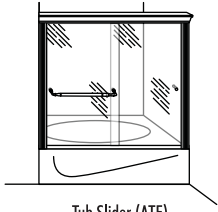

Std. Heights: 54 3/8", 55 3/8", 56 3/8", 57 3/8", 60",

62 3/8", 65 3/8", 67 3/8", 70 3/8", 75 3/8"

HETE/HESE - Heavy Euro Series (3/8" Glass)

Std. Heights: 60", 62 1/2", 65 1/2", 70 1/2", 75 1/2"

Tub Slider (TE)

Tub Slider with
Inline Panel (TEI)

Tub Slider with
Two Inline Panels (TE2)

Tub Slider with
90° Return Panel (TE3)

Tub Slider with
Neo Angle Return Panels (TE4)

Shower Slider (SE)

Shower Slider with
Inline Panel (SEI)

Shower Slider with
Two Inline Panels (SE2)

Shower Slider with
90° Return Panel (SE3)

Shower Slider with
Neo Angle Return Panels (SE4)

Tub Slider (ATE)

Tub Slider (TETE)

Tub Slider with
Inline Panel (TETEI)

Tub Slider with
Two Inline Panels (TETE2)

Tub Slider with
90° Return Panel (TETE3)

Tub Slider with
Neo Angle Return Panels (TETE4)

Shower Slider (ASE)

Shower Slider (TESE)

Shower Slider with
Inline Panel (TESEI)