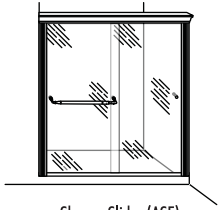

Tub Slider with
Inline Panel (TEI)

Tub Slider with
Two Inline Panels (TE2)

Tub Slider with
90° Return Panel (TE3)

Tub Slider with
Neo Angle Return Panels (TE4)

Shower Slider (SE)

Shower Slider with
Inline Panel (SEI)

Shower Slider with
Two Inline Panels (SE2)

Shower Slider with
90° Return Panel (SE3)

Shower Slider with
Neo Angle Return Panels (SE4)

Tub Slider (ATE)

Tub Slider (TETE)

Tub Slider with
Inline Panel (TETEI)

Tub Slider with
Two Inline Panels (TETE2)

Tub Slider with
90° Return Panel (TETE3)

Tub Slider with
Neo Angle Return Panels (TETE4)

Shower Slider (ASE)

Shower Slider (TESE)

Shower Slider with
Inline Panel (TESEI)