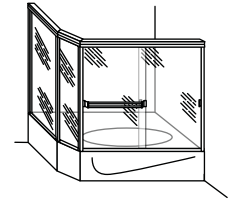

Std. Heights: 54 3/8", 55 3/8", 56 3/8", 57 3/8", 60",

62 3/8", 65 3/8", 67 3/8", 70 3/8", 75 3/8"

HETE/HESE - Heavy Euro Series (3/8" Glass)

Std. Heights: 60", 62 1/2", 65 1/2", 70 1/2", 75 1/2"

Tub Slider (TE)

Tub Slider with
Inline Panel (TEI)

Tub Slider with
Two Inline Panels (TE2)

Tub Slider with
90° Return Panel (TE3)

Tub Slider with
Neo Angle Return Panels (TE4)

Shower Slider (SE)

Shower Slider with
Inline Panel (SEI)