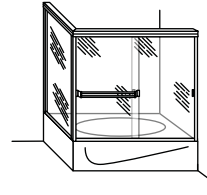

Std. Heights: 54 3/8", 55 3/8", 56 3/8", 57 3/8", 60",

62 3/8", 65 3/8", 67 3/8", 70 3/8", 75 3/8"

HETE/HESE - Heavy Euro Series (3/8" Glass)

Std. Heights: 60", 62 1/2", 65 1/2", 70 1/2", 75 1/2"

Tub Slider (TE)

Tub Slider with
Inline Panel (TEI)

Tub Slider with
Two Inline Panels (TE2)

Tub Slider with
90° Return Panel (TE3)

Tub Slider with
Neo Angle Return Panels (TE4)

Shower Slider (SE)

Shower Slider with
Inline Panel (SEI)