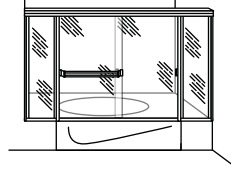

Std. Heights: 54 3/8", 55 3/8", 56 3/8", 57 3/8", 60",

62 3/8", 65 3/8", 67 3/8", 70 3/8", 75 3/8"

HETE/HESE - Heavy Euro Series (3/8" Glass)

Std. Heights: 60", 62 1/2", 65 1/2", 70 1/2", 75 1/2"

Tub Slider (TE)

Tub Slider with
Inline Panel (TEI)

Tub Slider with
Two Inline Panels (TE2)

Tub Slider with
90° Return Panel (TE3)

Tub Slider with
Neo Angle Return Panels (TE4)

Shower Slider (SE)

Shower Slider with
Inline Panel (SEI)