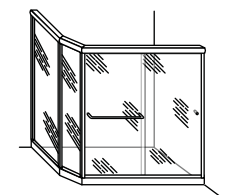

Shower Slider with
Two Inline Panels (SE2)

Shower Slider with
90° Return Panel (SE3)

Shower Slider with
Neo Angle Return Panels (SE4)

Tub Slider (ATE)

Tub Slider (TETE)

Tub Slider with
Inline Panel (TETEI)

Tub Slider with
Two Inline Panels (TETE2)

Tub Slider with
90° Return Panel (TETE3)

Tub Slider with
Neo Angle Return Panels (TETE4)

Shower Slider (ASE)

Shower Slider (TESE)

Shower Slider with
Inline Panel (TESEI)

Shower Slider with
Two Inline Panels (TESE2)

Shower Slider with
90° Return Panel (TESE3)

Shower Slider with
Neo Angle Return Panels (TESE4)

Not all styles stocked in all heights. Check price sheets and with your distributor to determine availability.